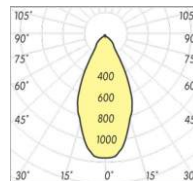

PHOTOMETRIC