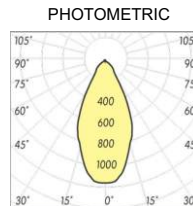

LIGHT SOURCE

	ES50/GU10/230V Halogen Lamp
	PAR16/GU10/230V Halogen Lamp
	CFL/GU10/230V Compact Fluorescent Lamp
	ES50/GX10 Metal Halide Lamp Britespot