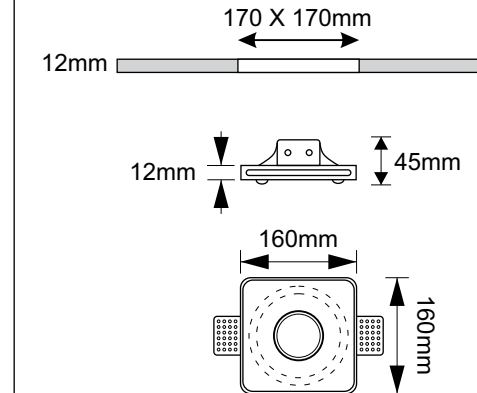

Dimensions and Cutting size