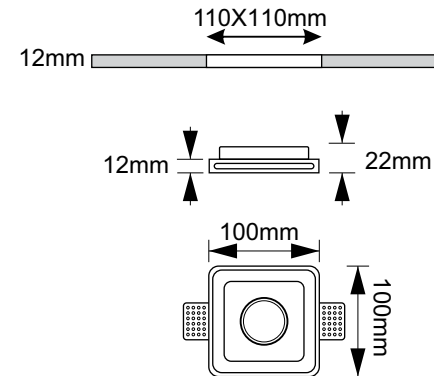

	ES50/GU10/230V Halogen Lamp
	PAR16/GU10/230V Halogen Lamp
	CFL/GU10/230V Compact Fluorescent Lamp
	ES50/GX10 Metal Halide Lamp Britespot

LIHTING

PHOTOMETRIC

Dimensions and Cutting size

BLINK

LYRA CUBE

PRODUCT NAME : LYRA CUBE
PRODUCT CODE : FAGF01018
COLOR : WHITE
LIGHT SOURCE : Mr16-GU10(MAX 35WATT)
HOUSING : PLASTER
IP :20
IK :02
Weight :0.620 kg
• Lamp replacement without tools