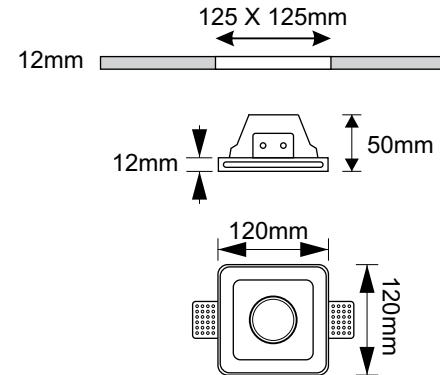

Dimensions and Cutting size