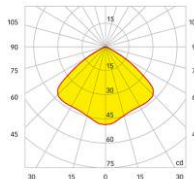

CE IP20    

LIGHT SOURCE

	ES50/GU10/230V Halogen Lamp
	PAR16/GU10/230V Halogen Lamp
	CFL/GU10/230V Compact Fluorescent Lamp
	ES50/GX10 Metal Halide Lamp Britespot

LIGHTING

PHOTOMETRIC

Dimensions and Cutting size