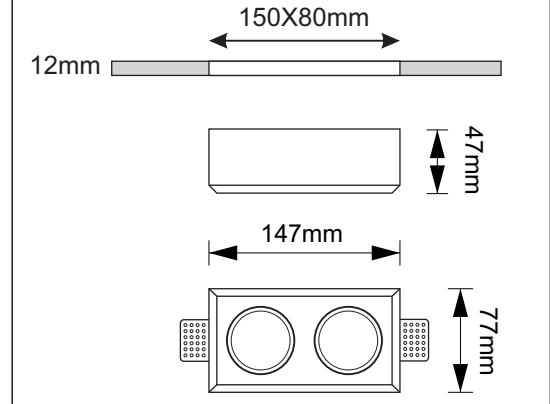

CE IP20    

LIGHT SOURCE

	ES50/GU10/230V Halogen Lamp
	PAR16/GU10/230V Halogen Lamp
	CFL/GU10/230V Compact Fluorescent Lamp
	ES50/GX10 Metal Halide Lamp Britespot

LIGHTING

PHOTOMETRIC

Dimensions and Cutting size