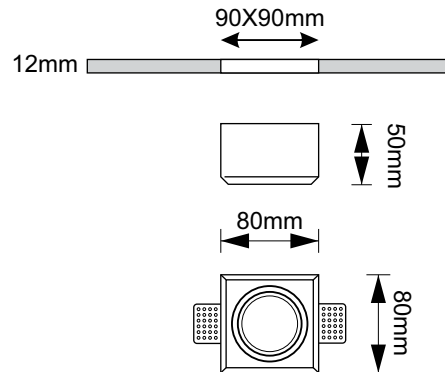

CE IP20    

LIGHT SOURCE

	ES50/GU10/230V Halogen Lamp
	PAR16/GU10/230V Halogen Lamp
	CFL/GU10/230V Compact Fluorescent Lamp
	ES50/GX10 Metal Halide Lamp Britespot

LIGHTING

PHOTOMETRIC

Dimensions and Cutting size