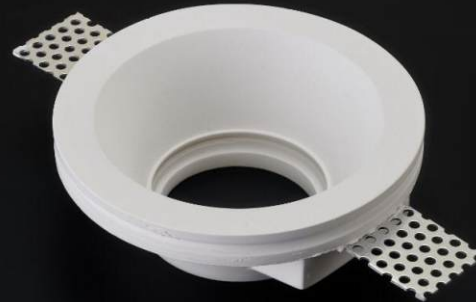

VEGA

PRODUCT NAME : VEGA
PRODUCT CODE : FAGF01002
COLOR : WHITE
LIGHT SOURCE : Mr16-GU10(MAX 35WATT)
HOUSING : PLASTER
IP :20
IK :02
Weight :0.16 kg
• Lamp replacement without tools

CE IP20