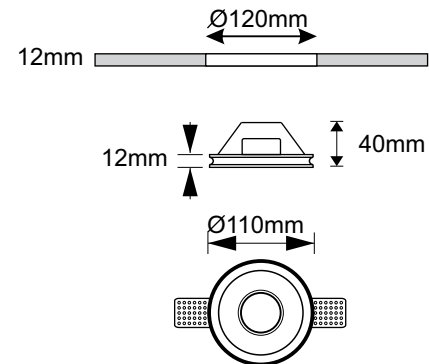

Dimensions and Cutting size