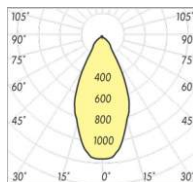

PHOTOMETRIC