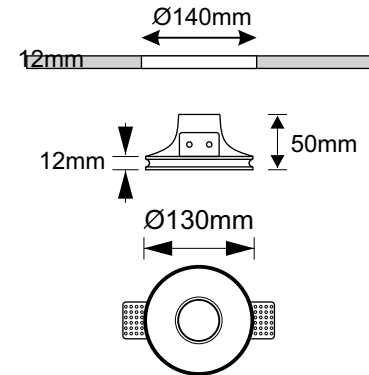

CE IP20    

LIGHT SOURCE

	ES50/GU10/230V Halogen Lamp
	PAR16/GU10/230V Halogen Lamp
	CFL/GU10/230V Compact Fluorescent Lamp
	ES50/GX10 Metal Halide Lamp Britespot

Dimensions and Cutting size

VIRGO.C

PICTOR