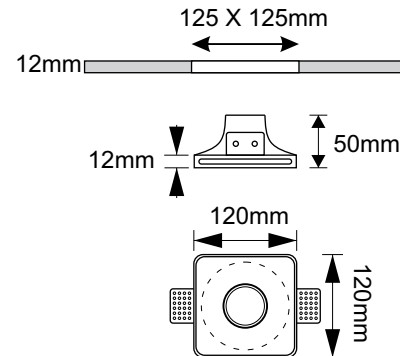

Dimensions and Cutting size