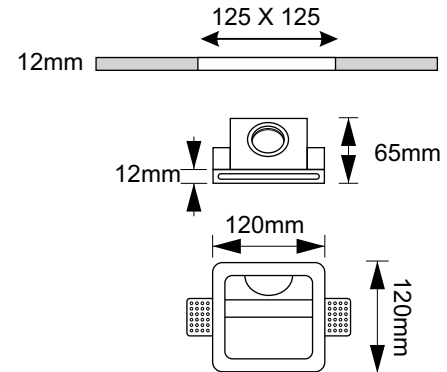

CE IP20    

LIGHT SOURCE

	ES50/GU10/230V Halogen Lamp
	PAR16/GU10/230V Halogen Lamp
	CFL/GU10/230V Compact Fluorescent Lamp
	ES50/GX10 Metal Halide Lamp Britespot

LIGHTING

PHOTOMETRIC

Dimensions and Cutting size