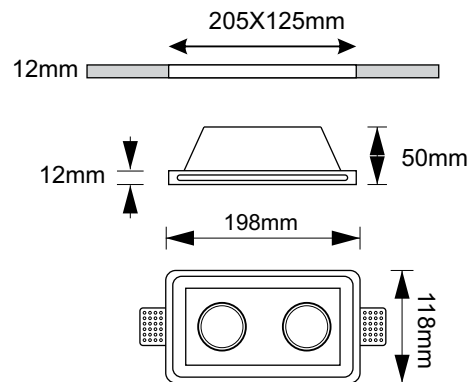

CE IP20    

LIGHT SOURCE

	ES50/GU10/230V Halogen Lamp
	PAR16/GU10/230V Halogen Lamp
	CFL/GU10/230V Compact Fluorescent Lamp
	ES50/GX10 Metal Halide Lamp Britespot

LIGHTING

PHOTOMETRIC

Dimensions and Cutting size