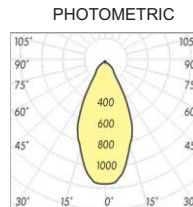

Dimensions and Cutting size

VEGA

PRODUCT NAME : VEGA
PRODUCT CODE : FAGF01002
COLOR : WHITE
LIGHT SOURCE : Mr16-GU10(MAX 35WATT)
HOUSING : PLASTER
IP :20
IK :02
Weight :0.16 kg
• Lamp replacement without tools