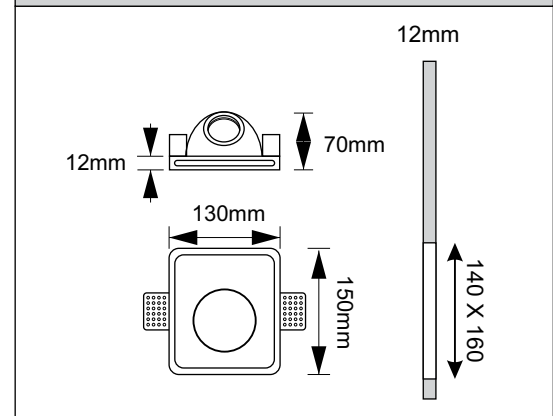

CE IP20    

LIGHT SOURCE

	ES50/GU10/230V Halogen Lamp
	PAR16/GU10/230V Halogen Lamp
	CFL/GU10/230V Compact Fluorescent Lamp
	ES50/GX10 Metal Halide Lamp Britespot

LIGHTING

Dimensions and Cutting size

BLINK_(1X)