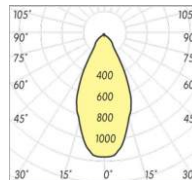

PHOTOMETRIC