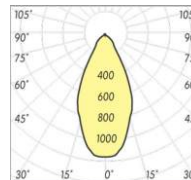

PHOTOMETRIC