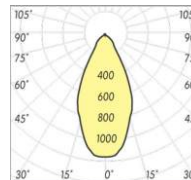

CE IP20    

LIGHT SOURCE

	ES50/GU10/230V Halogen Lamp
	PAR16/GU10/230V Halogen Lamp
	CFL/GU10/230V Compact Fluorescent Lamp
	ES50/GX10 Metal Halide Lamp Britespot

LIGHTING

PHOTOMETRIC

Dimensions and Cutting size