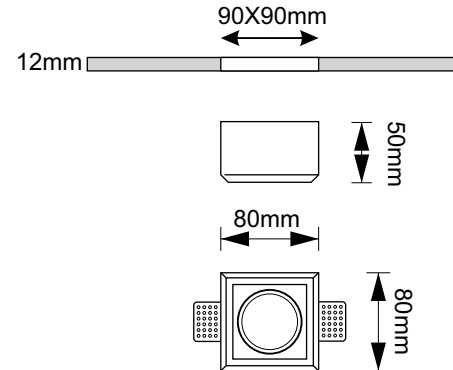

CE IP20    

LIGHT SOURCE

	ES50/GU10/230V Halogen Lamp
	PAR16/GU10/230V Halogen Lamp
	CFL/GU10/230V Compact Fluorescent Lamp
	ES50/GX10 Metal Halide Lamp Britespot

LIGHTING

PHOTOMETRIC

Dimensions and Cutting size