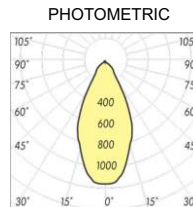

LIGHT SOURCE

	ES50/GU10/230V Halogen Lamp
	PAR16/GU10/230V Halogen Lamp
	CFL/GU10/230V Compact Fluorescent Lamp
	ES50/GX10 Metal Halide Lamp Britespot