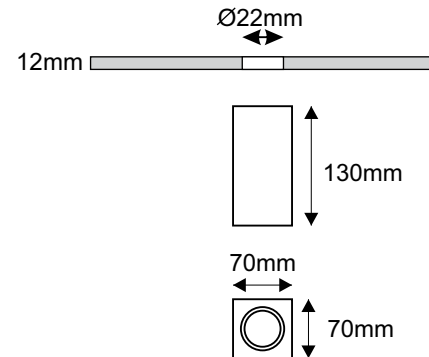

CE IP20    

LIGHT SOURCE

	ES50/GU10/230V Halogen Lamp
	PAR16/GU10/230V Halogen Lamp
	CFL/GU10/230V Compact Fluorescent Lamp
	ES50/GX10 Metal Halide Lamp Britespot

LIGHTING

PHOTOMETRIC

Dimensions and Cutting size