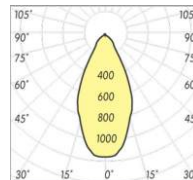

PHOTOMETRIC