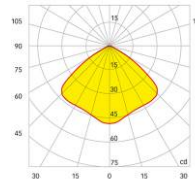

CE IP20    

LIGHT SOURCE

	ES50/GU10/230V Halogen Lamp
	PAR16/GU10/230V Halogen Lamp
	CFL/GU10/230V Compact Fluorescent Lamp
	ES50/GX10 Metal Halide Lamp Britespot

LIGHTING

PHOTOMETRIC

Dimensions and Cutting size