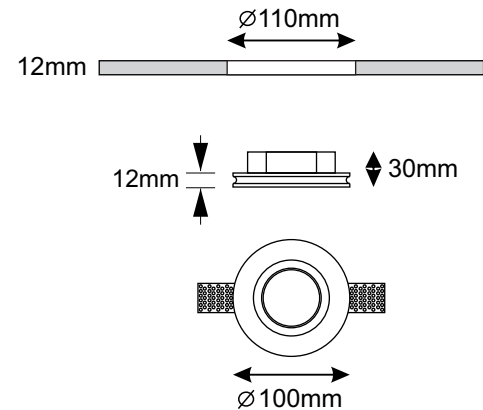

Dimensions and Cutting size

VEGA

PRODUCT NAME : VEGA
PRODUCT CODE : FAGF01002
COLOR : WHITE
LIGHT SOURCE : Mr16-GU10(MAX 35WATT)
HOUSING : PLASTER
IP :20
IK :02
Weight :0.16 kg
• Lamp replacement without tools