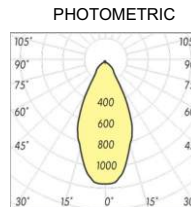

LIGHT SOURCE

	ES50/GU10/230V Halogen Lamp
	PAR16/GU10/230V Halogen Lamp
	CFL/GU10/230V Compact Fluorescent Lamp
	ES50/GX10 Metal Halide Lamp Britespot