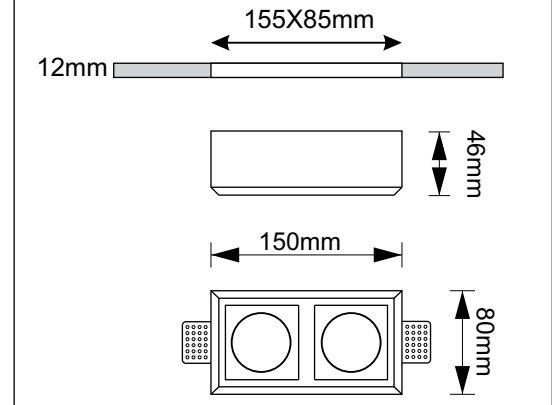

CE IP20    

LIGHT SOURCE

	ES50/GU10/230V Halogen Lamp
	PAR16/GU10/230V Halogen Lamp
	CFL/GU10/230V Compact Fluorescent Lamp
	ES50/GX10 Metal Halide Lamp Britespot

LIGHTING

PHOTOMETRIC

Dimensions and Cutting size