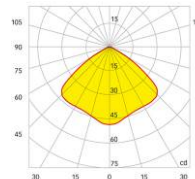

CE IP20    

LIGHT SOURCE

	ES50/GU10/230V Halogen Lamp
	PAR16/GU10/230V Halogen Lamp
	CFL/GU10/230V Compact Fluorescent Lamp
	ES50/GX10 Metal Halide Lamp Britespot

LIGHTING

PHOTOMETRIC

Dimensions and Cutting size