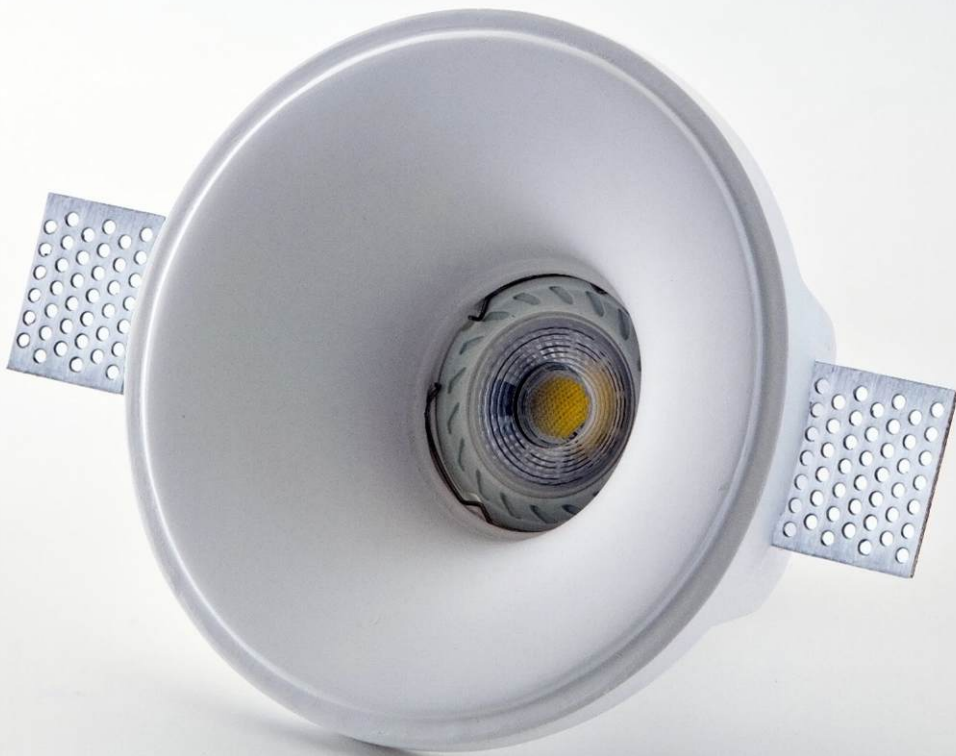

VEGA

VIRGO

PRODUCT NAME : VIRGO
PRODUCT CODE : FAGF01003
COLOR : WHITE
LIGHT SOURCE : Mr16-GU10(MAX 35WATT)
HOUSING : PLASTER
IP :20
IK :02
Weight :0.33 kg
• Lamp replacement without tools

CE IP20    

LIGHT SOURCE

	ES50/GU10/230V Halogen Lamp
	PAR16/GU10/230V Halogen Lamp
	CFL/GU10/230V Compact Fluorescent Lamp
	ES50/GX10 Metal Halide Lamp Britespot

Dimensions and Cutting size

VIRGO.C

PRODUCT NAME : VIRGO.C
PRODUCT CODE : FAGF01004
COLOR : WHITE
LIGHT SOURCE : Mr16-GU10(MAX 35WATT)
HOUSING : PLASTER
IP :20
IK :02
Weight :0.35 kg
• Lamp replacement without tools

CE IP20    

LIGHT SOURCE

	ES50/GU10/230V Halogen Lamp
	PAR16/GU10/230V Halogen Lamp
	CFL/GU10/230V Compact Fluorescent Lamp
	ES50/GX10 Metal Halide Lamp Britespot

Dimensions and Cutting size

VIRGO.C

PICTOR