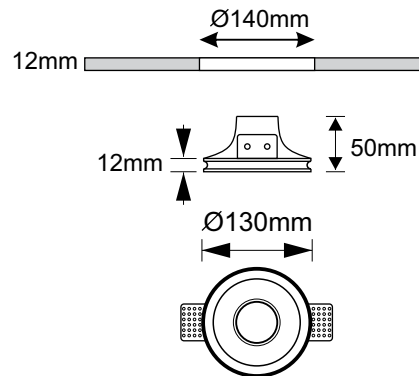

	ES50/GU10/230V Halogen Lamp
	PAR16/GU10/230V Halogen Lamp
	CFL/GU10/230V Compact Fluorescent Lamp
	ES50/GX10 Metal Halide Lamp Britespot

LIHTING

PHOTOMETRIC

Dimensions and Cutting size

FARA
LIGHTING SOLUTION