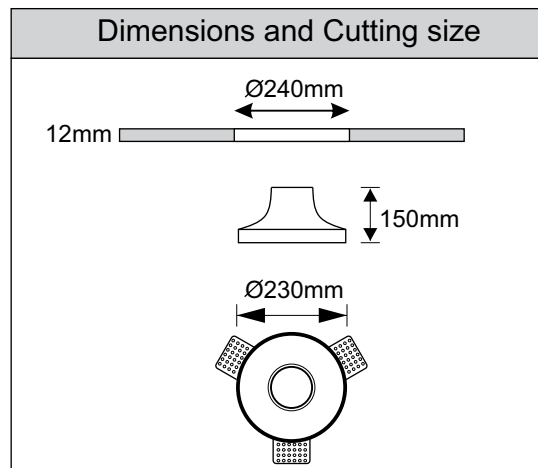

Dimensions and Cutting size